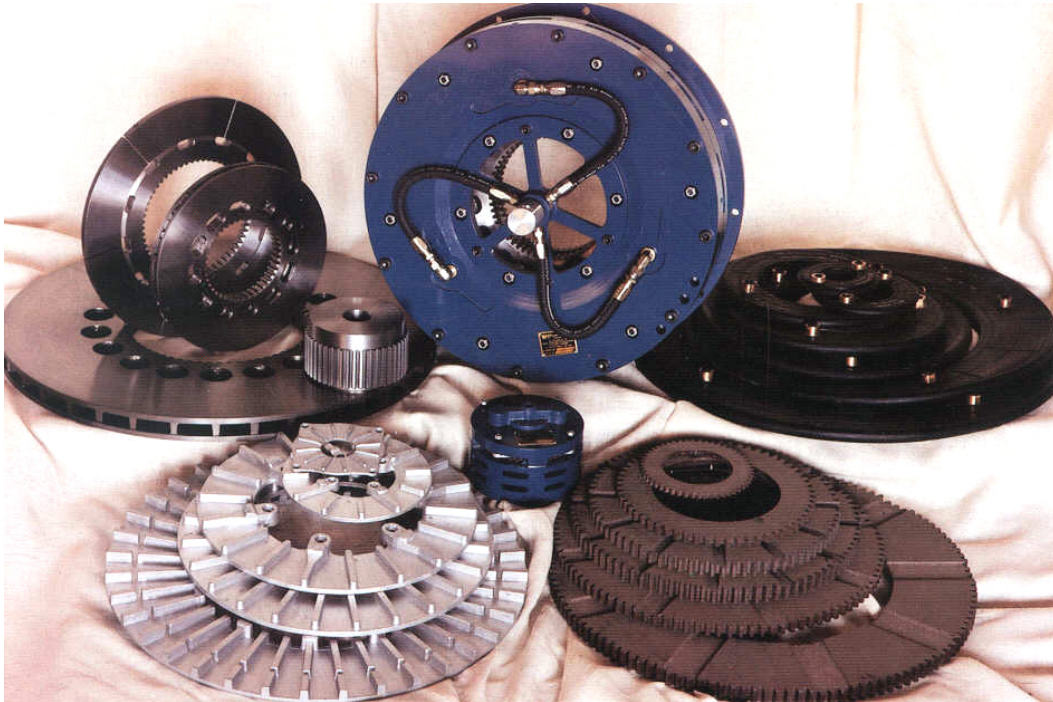

Paying too much for your Wichita® parts? Here is what the competition doesn't want you to know!

We are proud to distribute the full line of WPT® Power Corporation products.

These low inertia brake parts, like all WPT® Power Corporation products, are a direct replacement for Wichita® parts *down to the component level*. Standard features include high-speed airtube construction; ductile iron rings, back-plates and center-plates; and balanced gears and center-plates for optimal operation.

Call (800) 255-1853

...for the best price, service and quality available anywhere!
We *specialize* in clutches, brakes & friction material for industry.