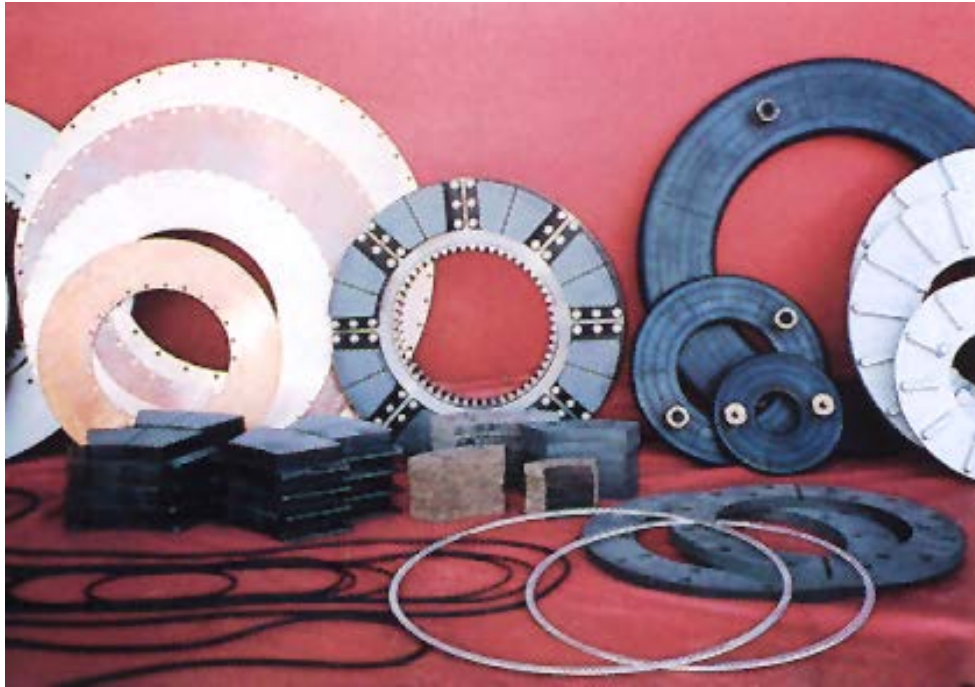

BrakeTechnique® , Inc.

is proud to distribute the full line of WPT® Power Corporation products.

These water-cooled brake parts, like all WPT® Power Corporation products, are a direct replacement for Wichita® parts *down to the component level*.

For the best price, service & quality available anywhere...
...call **(800) 255-1853**. We *specialize* in clutches, brakes and friction materials for the industrial marketplace!

BrakeTechnique®, Inc. * 196 Universal Road * Selinsgrove, PA 17870
Toll free: (800) 255-1853 * Web: www.braketechnique.com * Fax: (570) 374-5225

These low inertia brake parts, like all WPT® Power Corporation products, are a direct replacement for Wichita® parts *down to the component level*. Standard features include high-speed airtube construction; ductile iron rings, back-plates and center-plates; and balanced gears and center-plates for optimal operation.